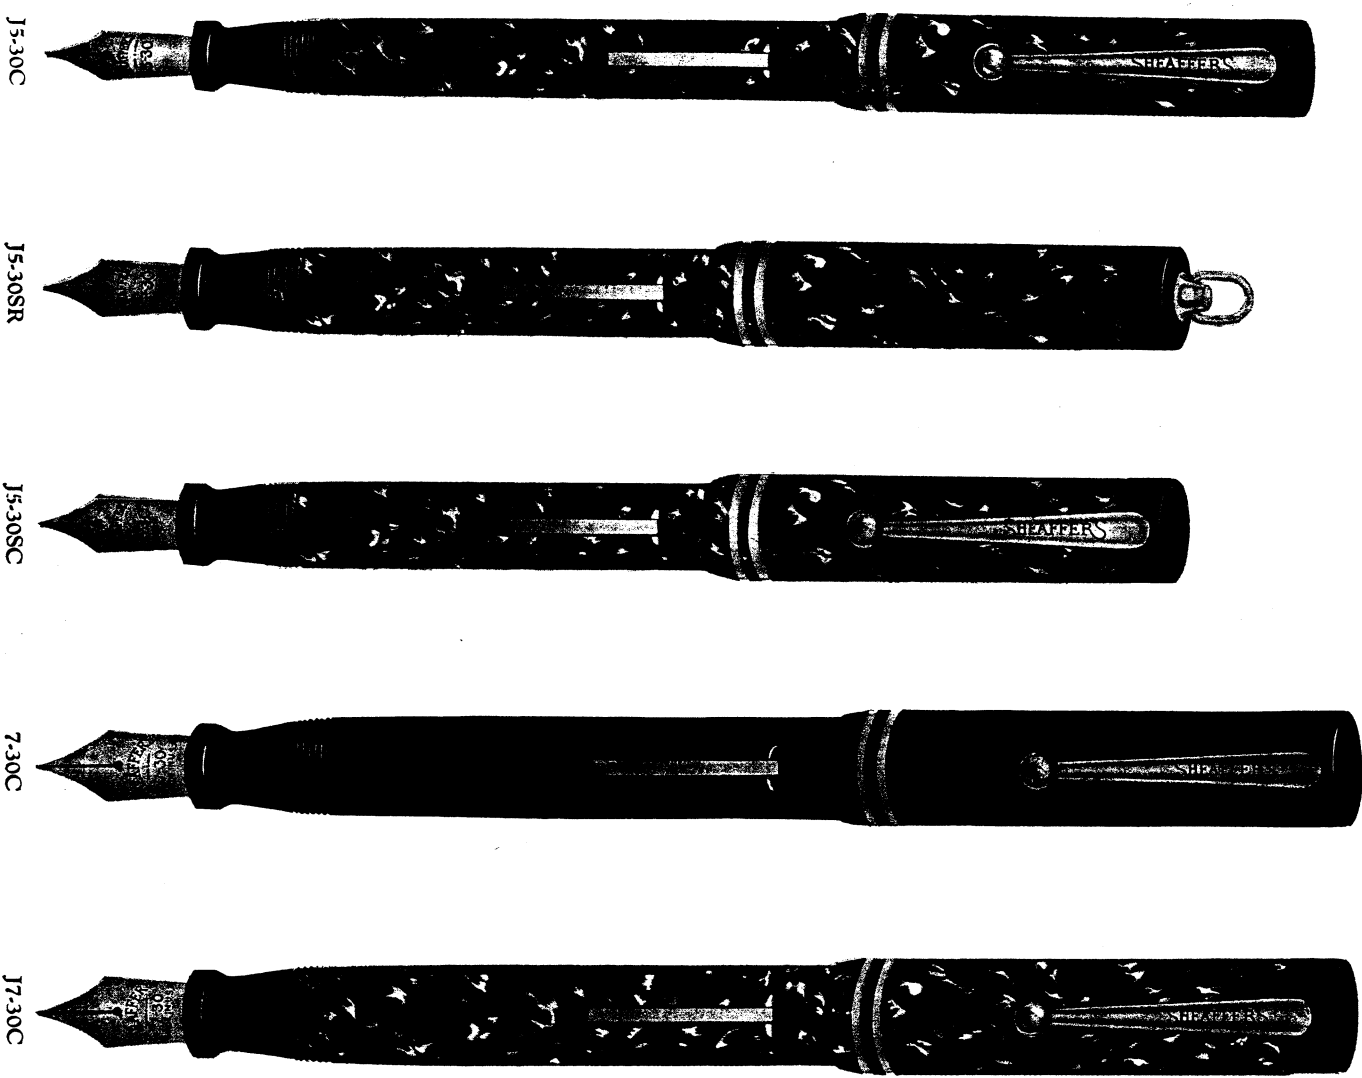

SHEAFFER'S FOUNTAIN-PENS

5-30 AND 7-30 LINES

No. J5-30C (Dafia)—Jade green, unbreakable Radite, gold-filled bands, lever and clip. Long holder. Guaranteed 30 years if not misused. See illustration..... List $5.00

No. 5-30C (Dakgo)—Same as J5-30C except jet black..... List $5.00

No. J5-30SR (Damae)—Jade green, unbreakable Radite, gold-filled bands, lever and ring. Short holder. Guaranteed 30 years if not misused. See illustration..... List $5.00

No. 5-30SR (Darok)—Same as No. J5-30SR, except jet black..... List $5.00

No. J5-30SC (Diaba)—Jade green, unbreakable Radite, gold-filled bands, lever and clip. Short holder. Guaranteed 30 years if not misused. See illustration..... List $5.00

No. 5-30SC (Difak)—Same as No. J5-30SC, except color is jet black..... List $5.00

No. 7-30C (Dikgf)—Jet black, unbreakable Radite, gold-filled bands, lever and clip. Long holder. Guaranteed 30 years if not misused. See illustration..... List $7.00

No. J7-30C (Dimag)—Jade green, unbreakable Radite, gold-filled bands, lever and clip. Long holder. Guaranteed 30 years if not misused. See illustration..... List $7.00

Furnished in semi-manifold nibs in extra fine, fine, medium, coarse, stub, bookkeeper, oblique, and T. U. points. Flexible points furnished on request.

◆◆ 2 ◆◆